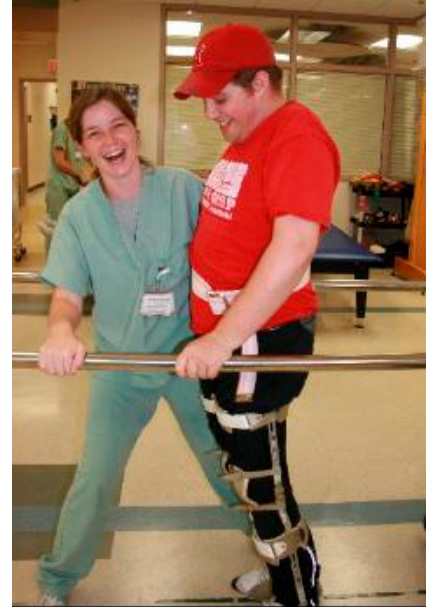

RIDE WITH CARL FOR SAM ~THE SEQUEL~

Don't Miss Your Opportunity To
RIDE With CARL EDWARDS
as he makes his annual bike ride to
Gateway International Speedway

\$50 suggested minimum donation
to the Sam Russell Helmet Safety Foundation

TUESDAY, JULY 14th, 9:00 am

Columbia to McBaine on the Katy Trail

Ride starts at

WALT'S BICYCLE & FITNESS
1217 Rogers Street Columbia, Mo, 65201

and ends in **McBaine, Mo**

For more information call

(573)442-6759 or (573)886-9258

Sam is currently participating
in therapy at The Shepherd's
Center in Atlanta, Georgis.

Proceeds from the ride will help
defer the costs of this
opportunity for Sam to stay
healthy & live a long,
productive life. Thank you for
your efforts to help him in this